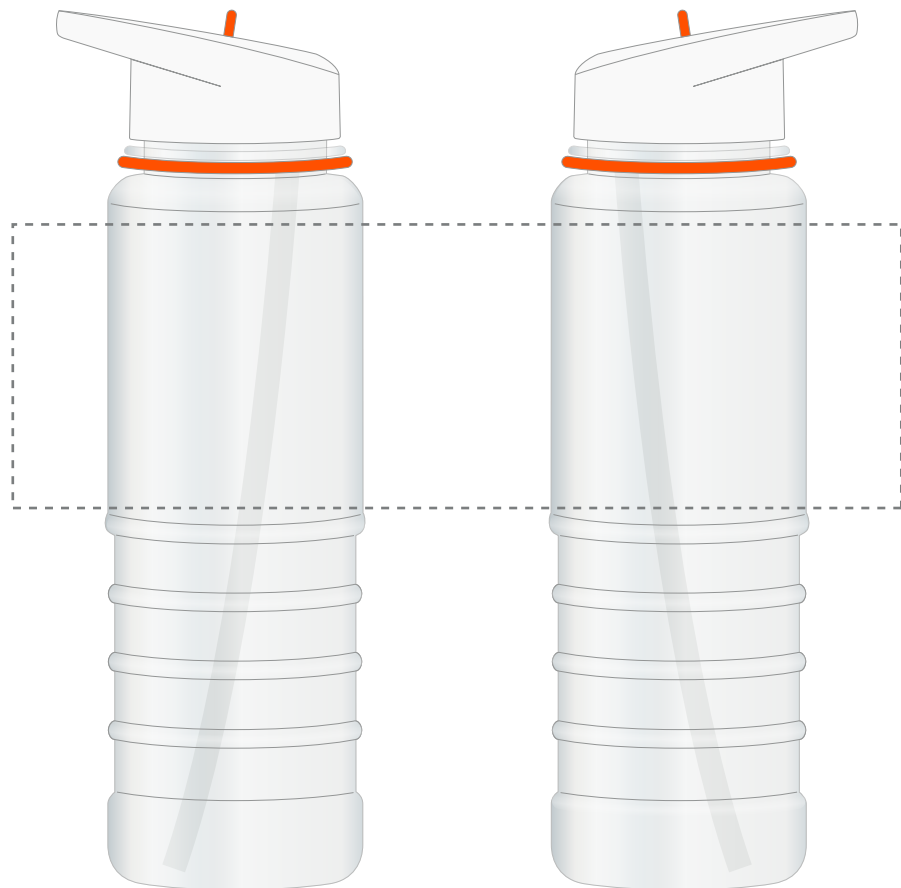

Your Ref:
Our Ref:

Quantity:
Version: 1

Product Code: MG9606
Product Colour: AMBER

PRINTING CONCERNS:

We stock this item in the following colours

**PANTONE REFERENCE(S)**

 Full colour printing

ARTWORK SCALE 50%

LOGOS WILL BE DIRECTLY OPPOSITE
LOGOS WILL NOT BE DIRECTLY OPPOSITE

Product Image for visualisation
- colours may vary

The dashed line is to demonstrate print area and will not appear on your printed item